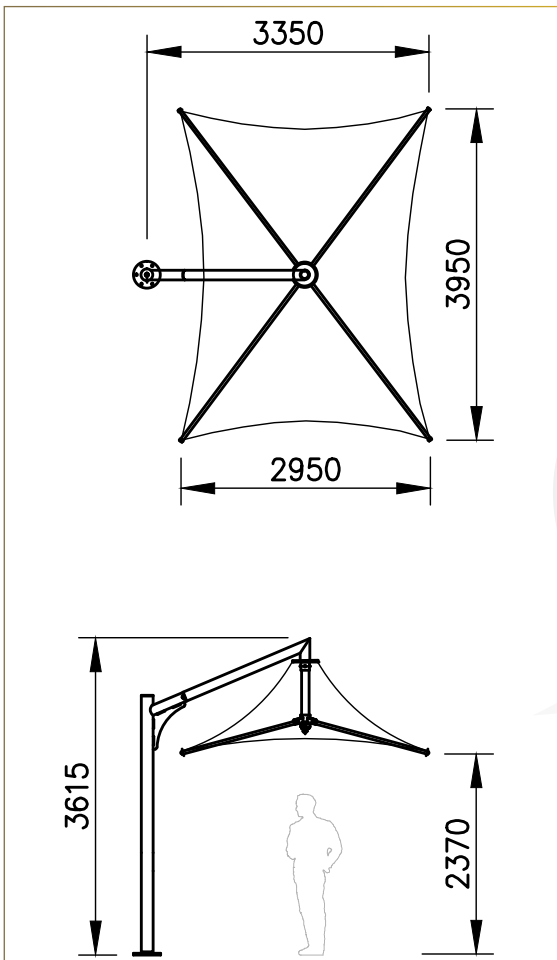

VISTA 4.3M RECTANGULAR CANTILEVER

STYLES AVAILABLE			WIND RATING		FRAME MATERIAL		COLUMN TYPE			FEATURES			PRICE		
					Al	Fe									
SQUARE	HEXAGONAL	RECTANGULAR	148km/h CLOSED	112km/h OPEN	ALUMINIUM	STEEL	CENTRE COLUMN	CANTILEVERED	GAZEBO	PORTABLE	FIXED	RETRACTABLE	ENTRY LEVEL	STANDARD	PREMIUM

V43R DIMENSIONS

The Vista range has a cantilevered frame ideal for pools, cafes and public spaces where clear space under the canopy is preferred. The optional 360 degree pivoting base is perfect for utilising the shade at varying times of the day or for covering more than one area.

- Available in square, hexagonal and rectangular shapes.
- 2.4m – 5.6m standard sizing.
- Proprietary concealed winding mechanism allows for quick retracting in extreme weather.
- Made from a hot dipped galvanised structural steel, powder coated to any Dulux/Interpon colour.
- Low maintenance, translucent, heat reflective, UV treated and fully welded architectural grade PVC membrane available in a large variety of colours.
- Marine grade stainless steel catenary cable and fittings.
- 5 year structural warranty on the frame & 2 year warranty on the canopy.
- Engineer wind rated to 112 kph (W33) open & 148 kph (W41) closed.
- Accessory options include 360 degree pivot base, PVC curtains, rain diverters, link panels (joining umbrellas), corporate branding, down/up lights, heaters and speaker systems.

4M VISTA HEXAGONAL CANTILEVER UMBRELLAS

VISTA 4M SQUARE UMBRELLAS WITH INTERNAL FRAME OPTION